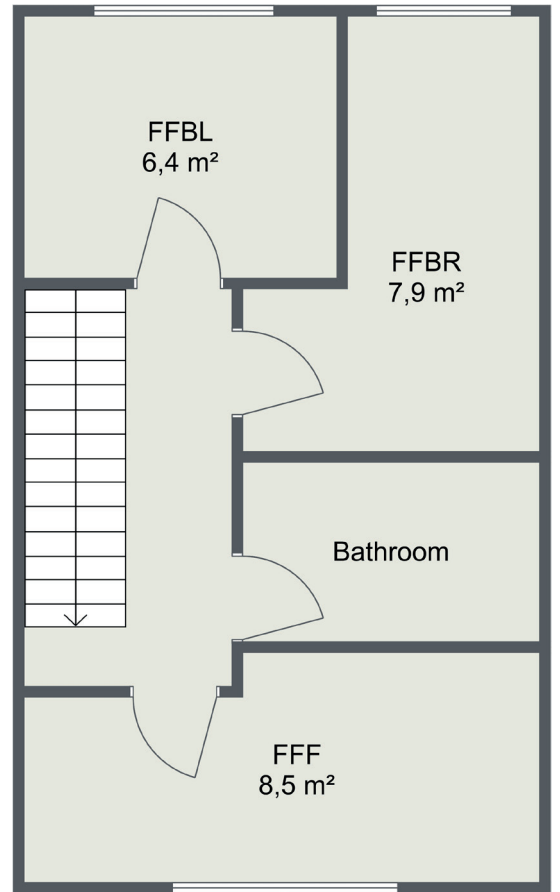

### Prices for 2019/20

Contract is for 50 weeks  
(4 September 2019 to 19 August 2020)

FFBL: £128

Prices are per week and inclusive of bills.

FLOORPLANS

GROUND FLOOR

FIRST FLOOR

SECOND FLOOR