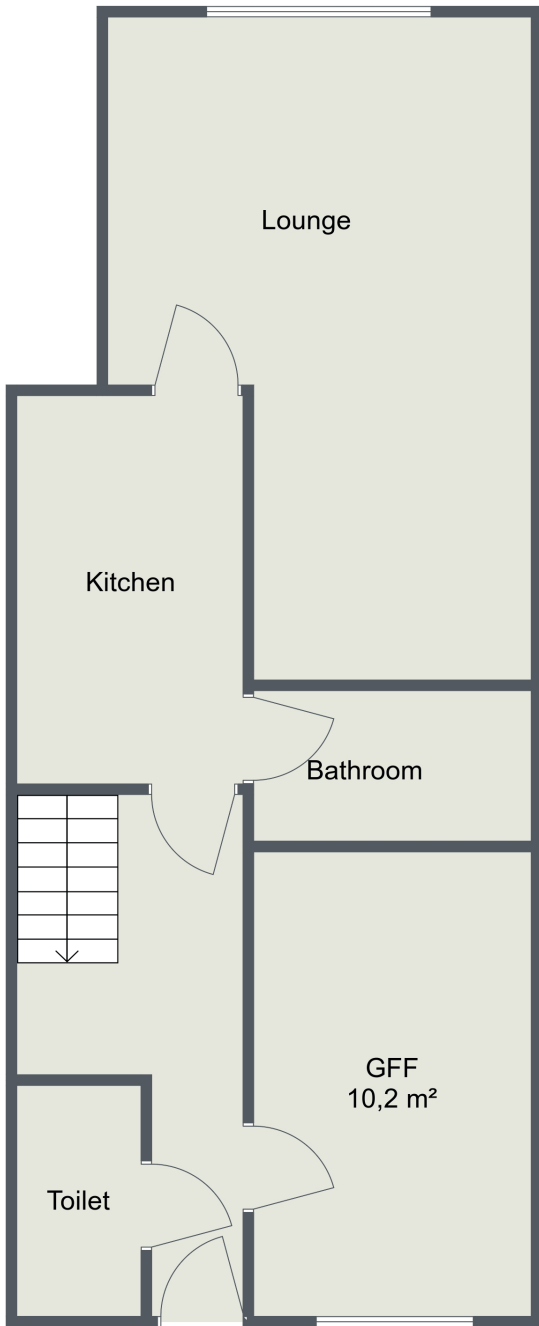

## 7 BEDROOM HOUSE

### Prices for 2019/20

Contract is for 50 weeks  
(4 September 2019 to 19 August 2020)

FFBL: £128

Prices are per week and inclusive of bills.

FLOORPLANS

GROUND FLOOR

FIRST FLOOR

SECOND FLOOR